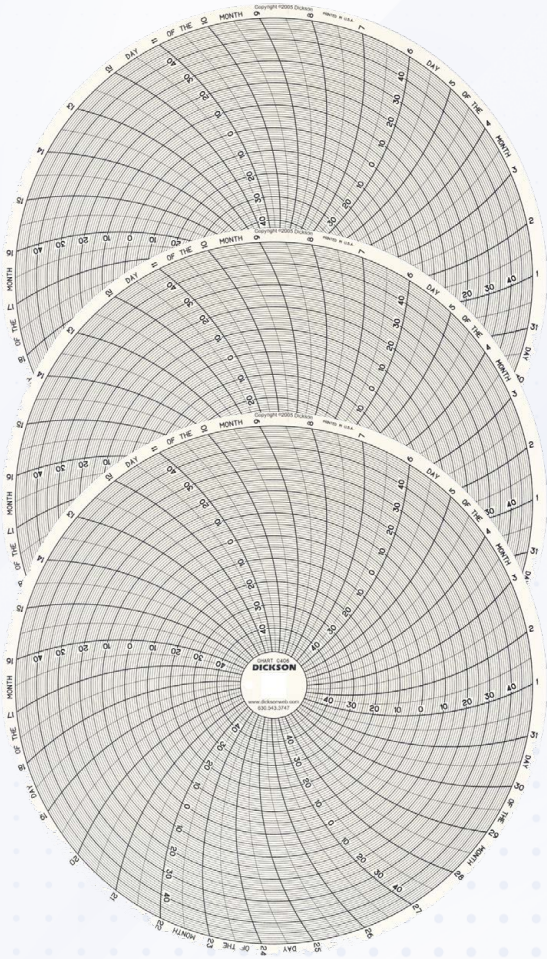

Charts & Pens

Model	Range	24 Hour Charts	7 Day Charts
KT8-20 KT8-21	-100° TO 0°F/C	C497	C499
	-20° TO 20°F/C	C445	C448
	-50° TO 50°F/C	C411	C414
	0° TO 100°F/C	C410	C412
	0° TO 150°F	C425	C435
	0° TO 250°F	C432	C439
	20° TO 100°F/C	C446	C449
KT8-30 KT8-31	50° TO 150°F	C447	C450
	-100° TO 0°F/C	C497	C499
	-50° TO 50°F/C	C411	C414
	-20° TO 20°F/C	C445	C448
	0° TO 100°F/C	C410	C412
	0° TO 150°F/C	C425	C435
	0° TO 250°F/C	C432	C439
	0° TO 500°F/C	C428	C459
	0° TO 1000°F/C**	C441	C440
	0° TO 2000°F**	C443	C444
KT8-40	20° TO 100°F/C	C446	C449
	50° TO 150°F	C447	C450
	-100° TO 0°F/C	C497	C499
	-50° TO 50°F/C	C411	C414
	-20° TO 20°F/C	C445	C448
	0° TO 100°F/C	C410	C412
	0° TO 150°F/C	C425	C435
	0° TO 250°F/C	C432	C439
	0° TO 500°F	C428	C459
	20° TO 100°F/C	C446	C449
KT8-50	50° TO 150°F	C447	C450
	-50° TO 50°F/C	C411	C414
	-20° TO 20°F/C	C445	C448
	0° TO 100°F/C	C410	C412
	0° TO 150°F/C	C425	C435
	0° TO 250°F/C	C432	C439
	20° TO 100°F/C	C446	C449
TH8-10	50° TO 150°F/C	C447	C450
	-20°F TO 120°F*	C415	C417
	-20°C TO 50°C*	C472	C473
	40°F TO 110°F	C476	C477
TH8-11 TH8-11R TH8-12	5°C TO 40°C	C478	C479
	-20°F TO 120°F*	C415	C417
	-20°C TO 50°C*	C472	C473
	40°F TO 110°F	C476	C477
	5°C TO 40°C	C478	C479
0° TO 200°F	-	C437	

*Full range requires 10' extension cable // **A203 High temp probe required

SKU	Description	Variable
P222	6 red pens	Temperature
P226	6 blue pens	Humidity
P246	3 red, 3 blue pens	Temperature & humidity
P266	3 red, 3 blue pens	Dual channel