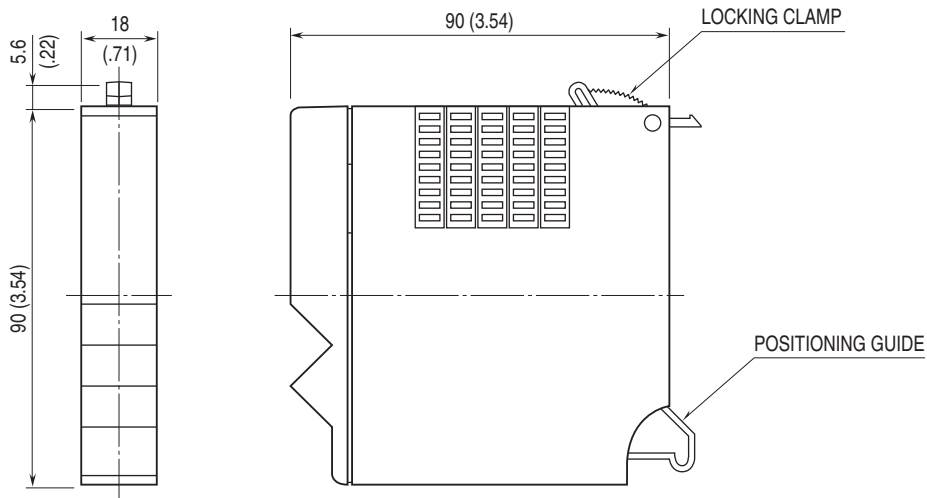

Remote I/O R5 Series

BLANK FILLER MODULE

MODEL: R5-DM

ORDERING INFORMATION

- Code number: R5-DM

INSTALLATION

Mounting: Installation Base (model: R5-BSx)

Weight: 50 g (1.76 oz)

DIMENSIONS unit: mm (inch)

Specifications are subject to change without notice.