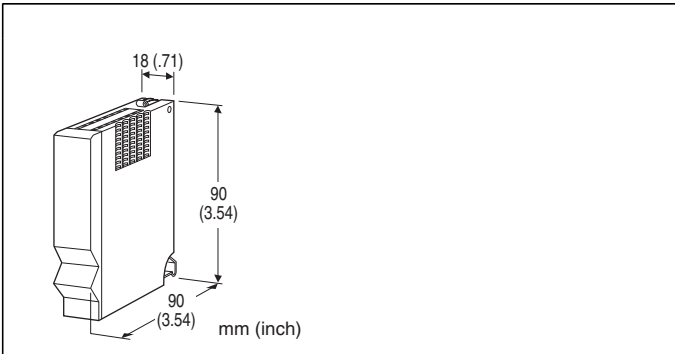

Remote I/O R5 Series

BLANK FILLER MODULE

MODEL: R5-DM

ORDERING INFORMATION

- Code number: R5-DM

INSTALLATION

Mounting: Installation Base (model: R5-BSx)

Weight: 50 g (1.76 oz)

DIMENSIONS unit: mm (inch)

Specifications are subject to change without notice.